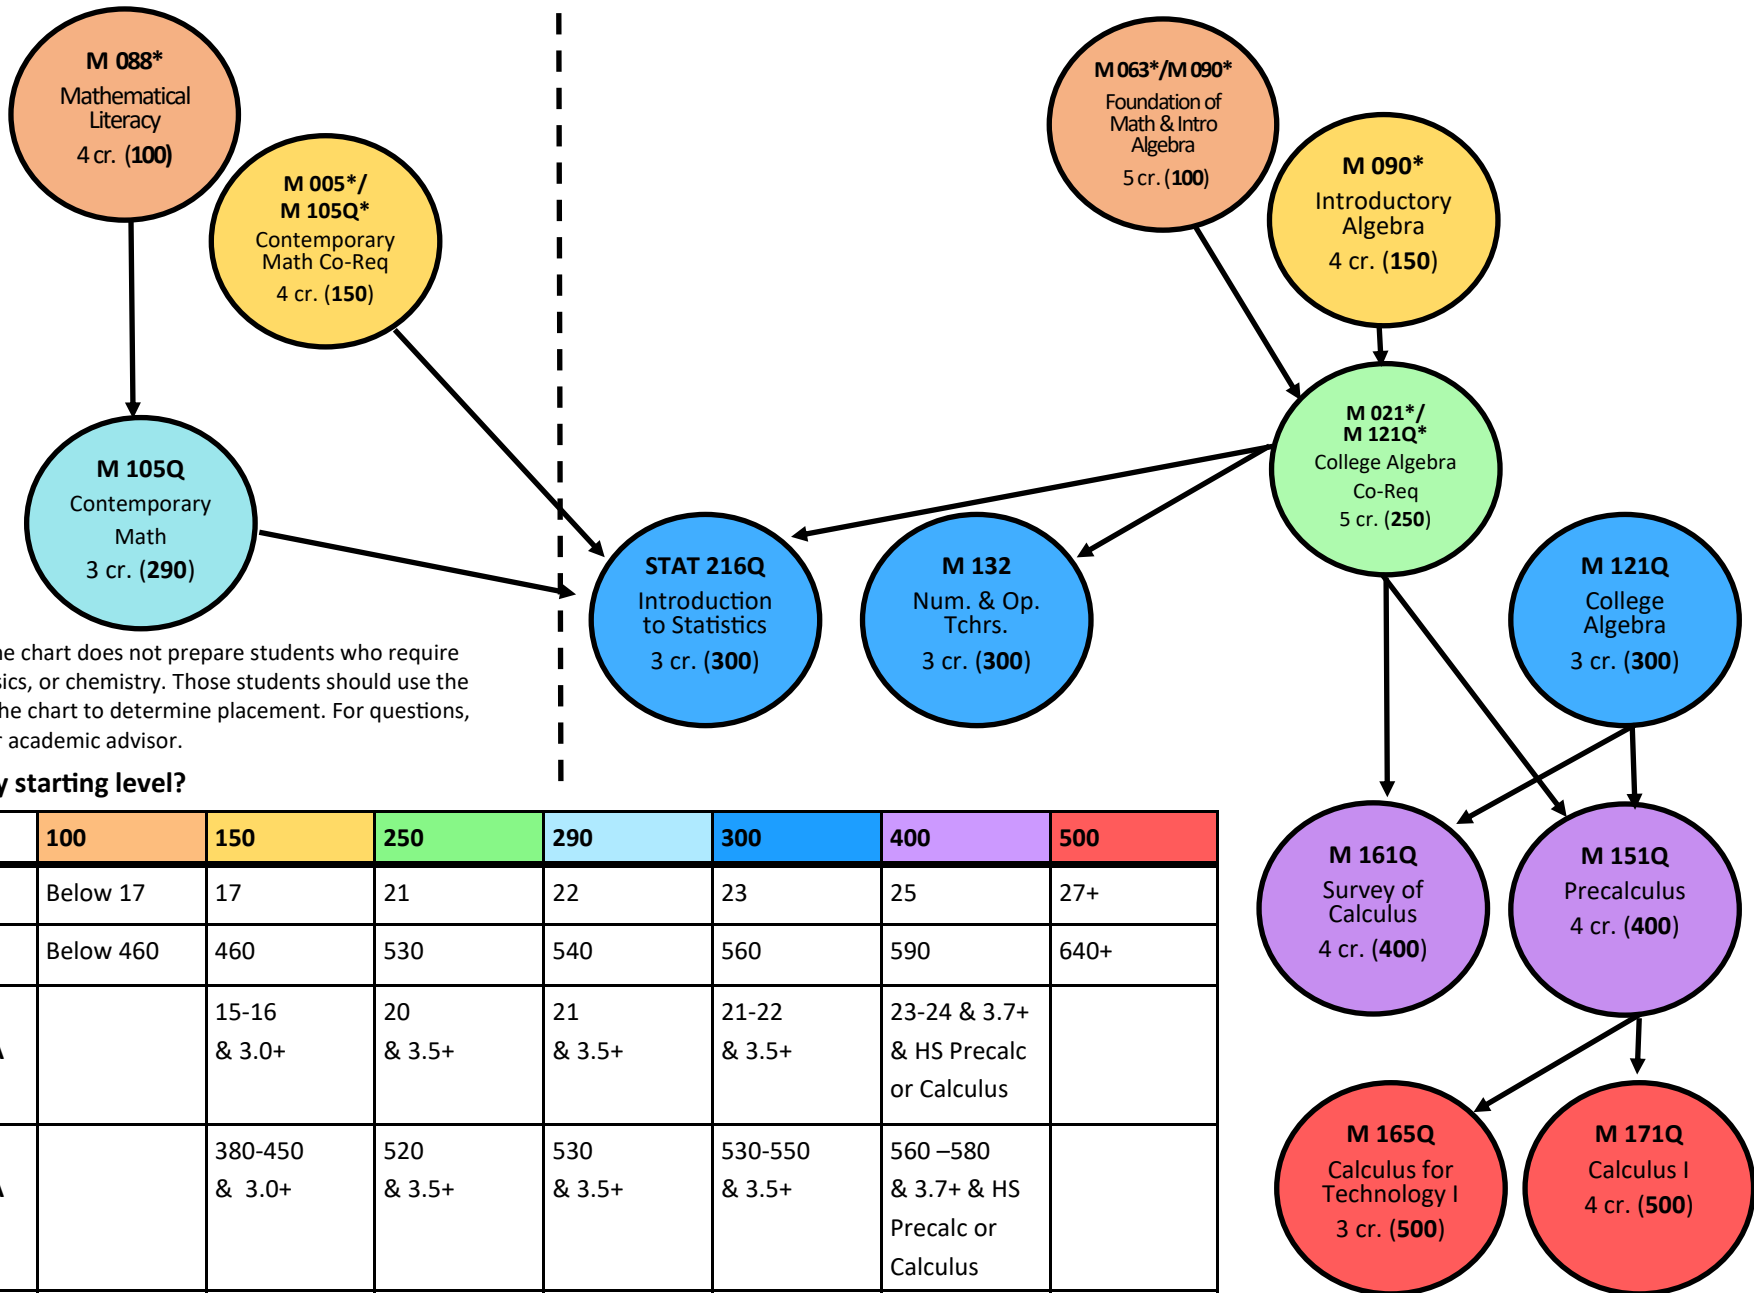

Mathematics Prerequisite Flowchart

This side of the chart does not prepare students who require calculus, physics, or chemistry. Those students should use the right side of the chart to determine placement. For questions, talk with your academic advisor.

What is my starting level?

	100	150	250	290	300	400	500
ACT alone	Below 17	17	21	22	23	25	27+
SAT alone	Below 460	460	530	540	560	590	640+
ACT and HS GPA		15-16 & 3.0+	20 & 3.5+	21 & 3.5+	21-22 & 3.5+	23-24 & 3.7+ & HS Precalc or Calculus	
SAT and HS GPA		380-450 & 3.0+	520 & 3.5+	530 & 3.5+	530-550 & 3.5+	560-580 & 3.7+ & HS Precalc or Calculus	
MPLEX or EdReady Placement	See Placement Tab in DegreeWorks	See Placement Tab in DegreeWorks	See Placement Tab in DegreeWorks	See Placement Tab in DegreeWorks	See Placement Tab in DegreeWorks	See Placement Tab in DegreeWorks	See Placement Tab in DegreeWorks

* Indicates the class is being taught through Gallatin College